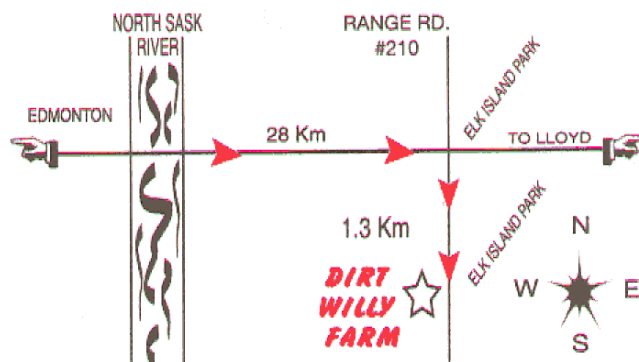

#4	2" x 2" Mesh	25' x 150'
#5	2" x 2" Mesh	50' x 150'
#5	Nylon splicing rope	1500'
Full roll prices ONLY CALL FOR AVAILABILITY AND PRICING Netting shipped directly to your address		

- ULTRA VIOLET STABLE
- WILL NOT ABSORB MOISTURE
- TIGHT WEAVE REDUCES BUILDUP OF WET SNOW OR FROST ON NETTING

For pricing of Oven Ready Processed Meat, Educational Tours, or Helpful Literature, please refer to the Website Menu above.

Look under the "Media" section of the website Menu bar for a Virtual Tour of Dirt Willy Farms.

IN ADDITION TO GAME BIRDS WE ALSO RAISE:

Red Worms (*eisenia fetida*) Sold by the ½ lb or by the lb(s)

Thank you for taking the time to look at our web page and we look forward to hearing from you.

For some fun viewing, look on my website menu heading "Media" for a cooking show I did with Jan Arden the singer/songwriter, and other videos featuring Dirt Willy Farms.

Dirt Willy Farm

To see where Dirt Willy Farms is located on Google Earth, please visit [Google Earth](#)

Remember, at Dirt Willy Farm helpful advice is always free!

[Click here for a printable version of this web site.](#)